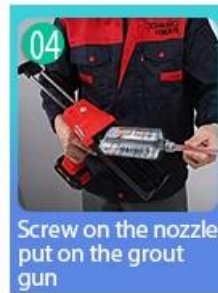

02

Polish with tile wax except the glazed tile

03

Open & Watch, both sides can extruded meanwhile

04

Screw on the nozzle, put on the grout gun

05

Inclined cut the top of the nozzle in 45°