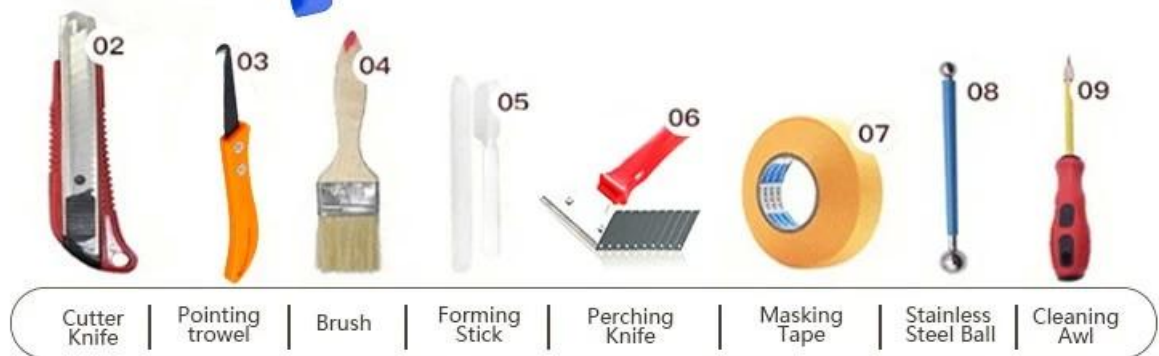

Ventaja de la empresa