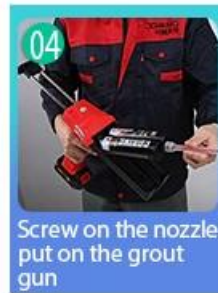

Polish with tile wax except the glazed tile

Open & Watch, both sides can extruded meanwhile

Screw on the nozzle, put on the grout gun

Inclined cut the top of the nozzle in 45°

Squeeze out 60-80cm long grout in the forefront